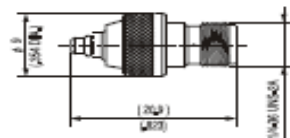

MMCX to SMA Adaptors

| Part Number | Description |
|-------------|-----------------------|
| C 410-001 | MMCX Plug SMA Plug |

| Part Number | Description |
|-------------|-----------------------|
| C 410-002 | MMCX Jack SMA Jack |

| Part Number | Description |
|-------------|-----------------------|
| C 410-003 | MMCX Plug SMA Jack |

| Part Number | Description |
|-------------|-----------------------|
| C 410-004 | MMCX Jack SMA Plug |

MCX to SMA Adaptors

| Part Number | Description |
|-------------|----------------------|
| C 410-005 | MCX Plug SMA Plug |

| Part Number | Description |
|-------------|----------------------|
| C 410-006 | MCX Jack SMA Jack |

| Part Number | Description |
|-------------|----------------------|
| C 410-007 | MCX Plug SMA Jack |

| Part Number | Description |
|-------------|----------------------|
| C 410-008 | MCX Jack SMA Plug |