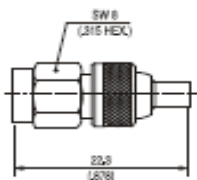

MMCX to SMA Adaptors

| Part Number | Description |
|-------------|-----------------------|
| C 410-001 | MMCX Plug SMA Plug |

| Part Number | Description |
|-------------|-----------------------|
| C 410-002 | MMCX Jack SMA Jack |

| Part Number | Description |
|-------------|-----------------------|
| C 410-003 | MMCX Plug SMA Jack |

| Part Number | Description |
|-------------|-----------------------|
| C 410-004 | MMCX Jack SMA Plug |

MCX to SMA Adaptors

| Part Number | Description |
|-------------|----------------------|
| C 410-005 | MCX Plug SMA Plug |

| Part Number | Description |
|-------------|----------------------|
| C 410-006 | MCX Jack SMA Jack |

| Part Number | Description |
|-------------|----------------------|
| C 410-007 | MCX Plug SMA Jack |

| Part Number | Description |
|-------------|----------------------|
| C 410-008 | MCX Jack SMA Plug |