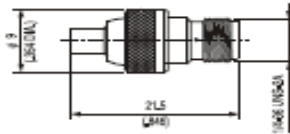

MMCX to SMA Adaptors

| Part Number | Description |
|-------------|-----------------------|
| C 410-001 | MMCX Plug SMA Plug |

| Part Number | Description |
|-------------|-----------------------|
| C 410-002 | MMCX Jack SMA Jack |

| Part Number | Description |
|-------------|-----------------------|
| C 410-003 | MMCX Plug SMA Jack |

| Part Number | Description |
|-------------|-----------------------|
| C 410-004 | MMCX Jack SMA Plug |

MCX to SMA Adaptors

| Part Number | Description |
|-------------|----------------------|
| C 410-005 | MCX Plug SMA Plug |

| Part Number | Description |
|-------------|----------------------|
| C 410-006 | MCX Jack SMA Jack |

| Part Number | Description |
|-------------|----------------------|
| C 410-007 | MCX Plug SMA Jack |

| Part Number | Description |
|-------------|----------------------|
| C 410-008 | MCX Jack SMA Plug |