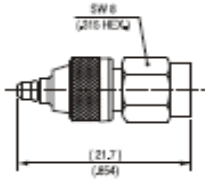

MMCX to SMA Adaptors

| Part Number | Description |
|-------------|-----------------------|
| C 410-001 | MMCX Plug SMA Plug |

| Part Number | Description |
|-------------|-----------------------|
| C 410-002 | MMCX Jack SMA Jack |

| Part Number | Description |
|-------------|-----------------------|
| C 410-003 | MMCX Plug SMA Jack |

| Part Number | Description |
|-------------|-----------------------|
| C 410-004 | MMCX Jack SMA Plug |

MCX to SMA Adaptors

| Part Number | Description |
|-------------|----------------------|
| C 410-005 | MCX Plug SMA Plug |

| Part Number | Description |
|-------------|----------------------|
| C 410-006 | MCX Jack SMA Jack |

| Part Number | Description |
|-------------|----------------------|
| C 410-007 | MCX Plug SMA Jack |

| Part Number | Description |
|-------------|----------------------|
| C 410-008 | MCX Jack SMA Plug |