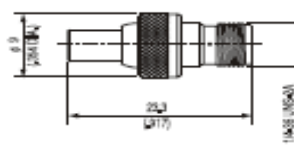

MMCX to SMA Adaptors

| Part Number | Description |
|-------------|-----------------------|
| C 410-001 | MMCX Plug SMA Plug |

| Part Number | Description |
|-------------|-----------------------|
| C 410-002 | MMCX Jack SMA Jack |

| Part Number | Description |
|-------------|-----------------------|
| C 410-003 | MMCX Plug SMA Jack |

| Part Number | Description |
|-------------|-----------------------|
| C 410-004 | MMCX Jack SMA Plug |

MCX to SMA Adaptors

| Part Number | Description |
|-------------|----------------------|
| C 410-005 | MCX Plug SMA Plug |

| Part Number | Description |
|-------------|----------------------|
| C 410-006 | MCX Jack SMA Jack |

| Part Number | Description |
|-------------|----------------------|
| C 410-007 | MCX Plug SMA Jack |

| Part Number | Description |
|-------------|----------------------|
| C 410-008 | MCX Jack SMA Plug |