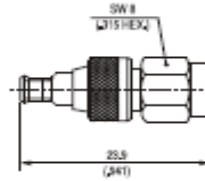

MMCX to SMA Adaptors

| Part Number | Description |
|-------------|-----------------------|
| C 410-001 | MMCX Plug SMA Plug |

| Part Number | Description |
|-------------|-----------------------|
| C 410-002 | MMCX Jack SMA Jack |

| Part Number | Description |
|-------------|-----------------------|
| C 410-003 | MMCX Plug SMA Jack |

| Part Number | Description |
|-------------|-----------------------|
| C 410-004 | MMCX Jack SMA Plug |

MCX to SMA Adaptors

| Part Number | Description |
|-------------|----------------------|
| C 410-005 | MCX Plug SMA Plug |

| Part Number | Description |
|-------------|----------------------|
| C 410-006 | MCX Jack SMA Jack |

| Part Number | Description |
|-------------|----------------------|
| C 410-007 | MCX Plug SMA Jack |

| Part Number | Description |
|-------------|----------------------|
| C 410-008 | MCX Jack SMA Plug |