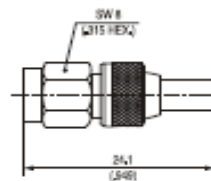

| Part Number | Description |
|-------------|-----------------------|
| C 410-003 | MMCX Plug SMA Jack |

| Part Number | Description |
|-------------|-----------------------|
| C 410-004 | MMCX Jack SMA Plug |

MCX to SMA Adaptors

| Part Number | Description |
|-------------|----------------------|
| C 410-005 | MCX Plug SMA Plug |

| Part Number | Description |
|-------------|----------------------|
| C 410-006 | MCX Jack SMA Jack |

| Part Number | Description |
|-------------|----------------------|
| C 410-007 | MCX Plug SMA Jack |

| Part Number | Description |
|-------------|----------------------|
| C 410-008 | MCX Jack SMA Plug |