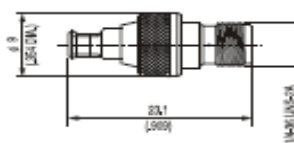

| Part Number | Description |
|-------------|-----------------------|
| C 410-003 | MMCX Plug SMA Jack |

| Part Number | Description |
|-------------|-----------------------|
| C 410-004 | MMCX Jack SMA Plug |

MCX to SMA Adaptors

| Part Number | Description |
|-------------|----------------------|
| C 410-005 | MCX Plug SMA Plug |

| Part Number | Description |
|-------------|----------------------|
| C 410-006 | MCX Jack SMA Jack |

| Part Number | Description |
|-------------|----------------------|
| C 410-007 | MCX Plug SMA Jack |

| Part Number | Description |
|-------------|----------------------|
| C 410-008 | MCX Jack SMA Plug |