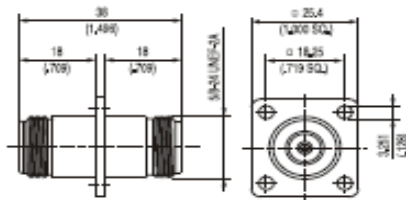

Adaptors N Type

Adaptors

STRAIGHT ADAPTOR

Part Number	Description
C 380-045	Plug to Plug

STRAIGHT ADAPTOR

Part Number	Description
C380-046	Jack to Jack

STRAIGHT ADAPTOR

Part Number	Description
C 380-047	Jack to Jack

STRAIGHT BULKHEAD ADAPTOR

Part Number	Description
C 380-048	Jack to Jack