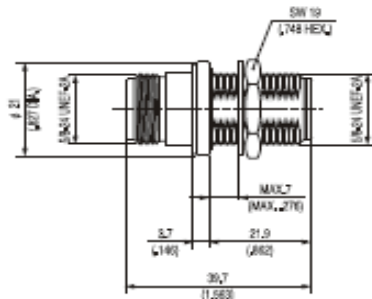

Adaptors N Type

Adaptors

STRAIGHT ADAPTOR

Part Number	Description
C 380-045	Plug to Plug

STRAIGHT ADAPTOR

Part Number	Description
C380-046	Jack to Jack

STRAIGHT ADAPTOR

Part Number	Description
C 380-047	Jack to Jack

STRAIGHT BULKHEAD ADAPTOR

Part Number	Description
C 380-048	Jack to Jack