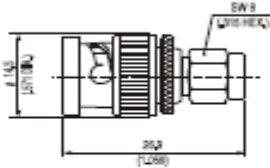

SMA-BNC Adaptors

SMA to BNC Adaptors

Part Number	Description
C 410-009	SMA Plug BNC Plug

Part Number	Description
C 410-010	SMA Jack BNC Jack

Part Number	Description
C 410-011	SMA Plug BNC Jack

Part Number	Description
C 410-012	SMA Jack BNC Plug

SMA to TNC Adaptors

Part Number	Description
C 410-013	SMA Plug TNC Plug

Part Number	Description
C 410-014	SMA Jack TNC Jack

Part Number	Description
C 410-015	SMA Plug TNC Jack

Part Number	Description
C 410-016	SMA Jack TNC Plug