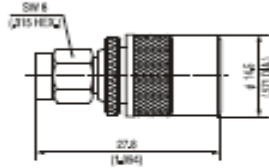

SMA-BNC Adaptors

SMA to BNC Adaptors

Part Number	Description
C 410-009	SMA Plug BNC Plug

Part Number	Description
C 410-010	SMA Jack BNC Jack

Part Number	Description
C 410-011	SMA Plug BNC Jack

Part Number	Description
C 410-012	SMA Jack BNC Plug

SMA to TNC Adaptors

Part Number	Description
C 410-013	SMA Plug TNC Plug

Part Number	Description
C 410-014	SMA Jack TNC Jack

Part Number	Description
C 410-015	SMA Plug TNC Jack

Part Number	Description
C 410-016	SMA Jack TNC Plug