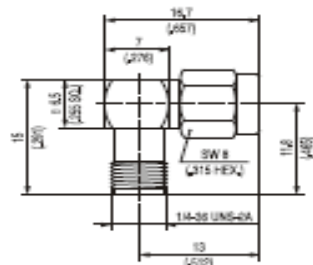

Adaptors SMA

Adaptors

STRAIGHT ADAPTOR

Part Number	Description
C 330-079	Jack to Jack

STRAIGHT ADAPTOR

Part Number	Description
C330-080	Plug to Plug

STRAIGHT ADAPTOR

Part Number	Description
C330-081	Jack to Plug

RIGHT ANGLE ADAPTOR

Part Number	Description
C330-082	Jack to Plug

Adaptors SMA

STRAIGHT BULKHEAD ADAPTOR

Part Number	Description
C330-083	Jack to Jack