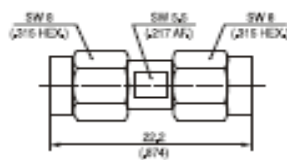

Adaptors SMA

Adaptors

STRAIGHT ADAPTOR

Part Number	Description
C 330-079	Jack to Jack

STRAIGHT ADAPTOR

Part Number	Description
C330-080	Plug to Plug

STRAIGHT ADAPTOR

Part Number	Description
C330-081	Jack to Plug

RIGHT ANGLE ADAPTOR

Part Number	Description
C330-082	Jack to Plug

Adaptors SMA

STRAIGHT BULKHEAD ADAPTOR

Part Number	Description
C330-083	Jack to Jack