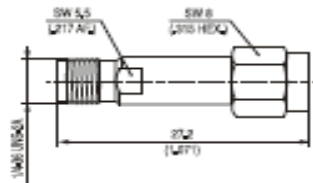

Adaptors SMA

Adaptors

STRAIGHT ADAPTOR

Part Number	Description
C 330-079	Jack to Jack

STRAIGHT ADAPTOR

Part Number	Description
C330-080	Plug to Plug

STRAIGHT ADAPTOR

Part Number	Description
C330-081	Jack to Plug

RIGHT ANGLE ADAPTOR

Part Number	Description
C330-082	Jack to Plug

Adaptors SMA

STRAIGHT BULKHEAD ADAPTOR

Part Number	Description
C330-083	Jack to Jack