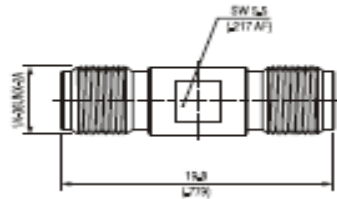

Adaptors SMA

Adaptors

STRAIGHT ADAPTOR

Part Number	Description
C 330-079	Jack to Jack

STRAIGHT ADAPTOR

Part Number	Description
C330-080	Plug to Plug

STRAIGHT ADAPTOR

Part Number	Description
C330-081	Jack to Plug

RIGHT ANGLE ADAPTOR

Part Number	Description
C330-082	Jack to Plug

Adaptors SMA

STRAIGHT BULKHEAD ADAPTOR

Part Number	Description
C330-083	Jack to Jack