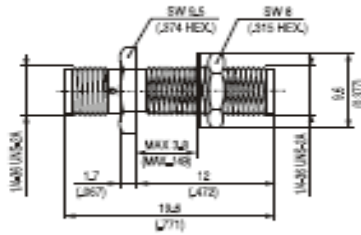

Adaptors SMA

Adaptors

STRAIGHT ADAPTOR

Part Number	Description
C 330-079	Jack to Jack

STRAIGHT ADAPTOR

Part Number	Description
C330-080	Plug to Plug

STRAIGHT ADAPTOR

Part Number	Description
C330-081	Jack to Plug

RIGHT ANGLE ADAPTOR

Part Number	Description
C330-082	Jack to Plug

Adaptors SMA

STRAIGHT BULKHEAD ADAPTOR

Part Number	Description
C330-083	Jack to Jack