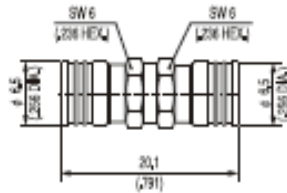

Adaptors SMB

Adaptors

STRAIGHT ADAPTOR

Part Number	Description
C 340-023	Jack to Jack

STRAIGHT ADAPTOR

Part Number	Description
C 340-024	Plug to Plug