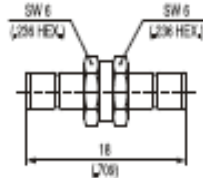

Adaptors SMB

Adaptors

STRAIGHT ADAPTOR

Part Number	Description
C 340-023	Jack to Jack

STRAIGHT ADAPTOR

Part Number	Description
C 340-024	Plug to Plug